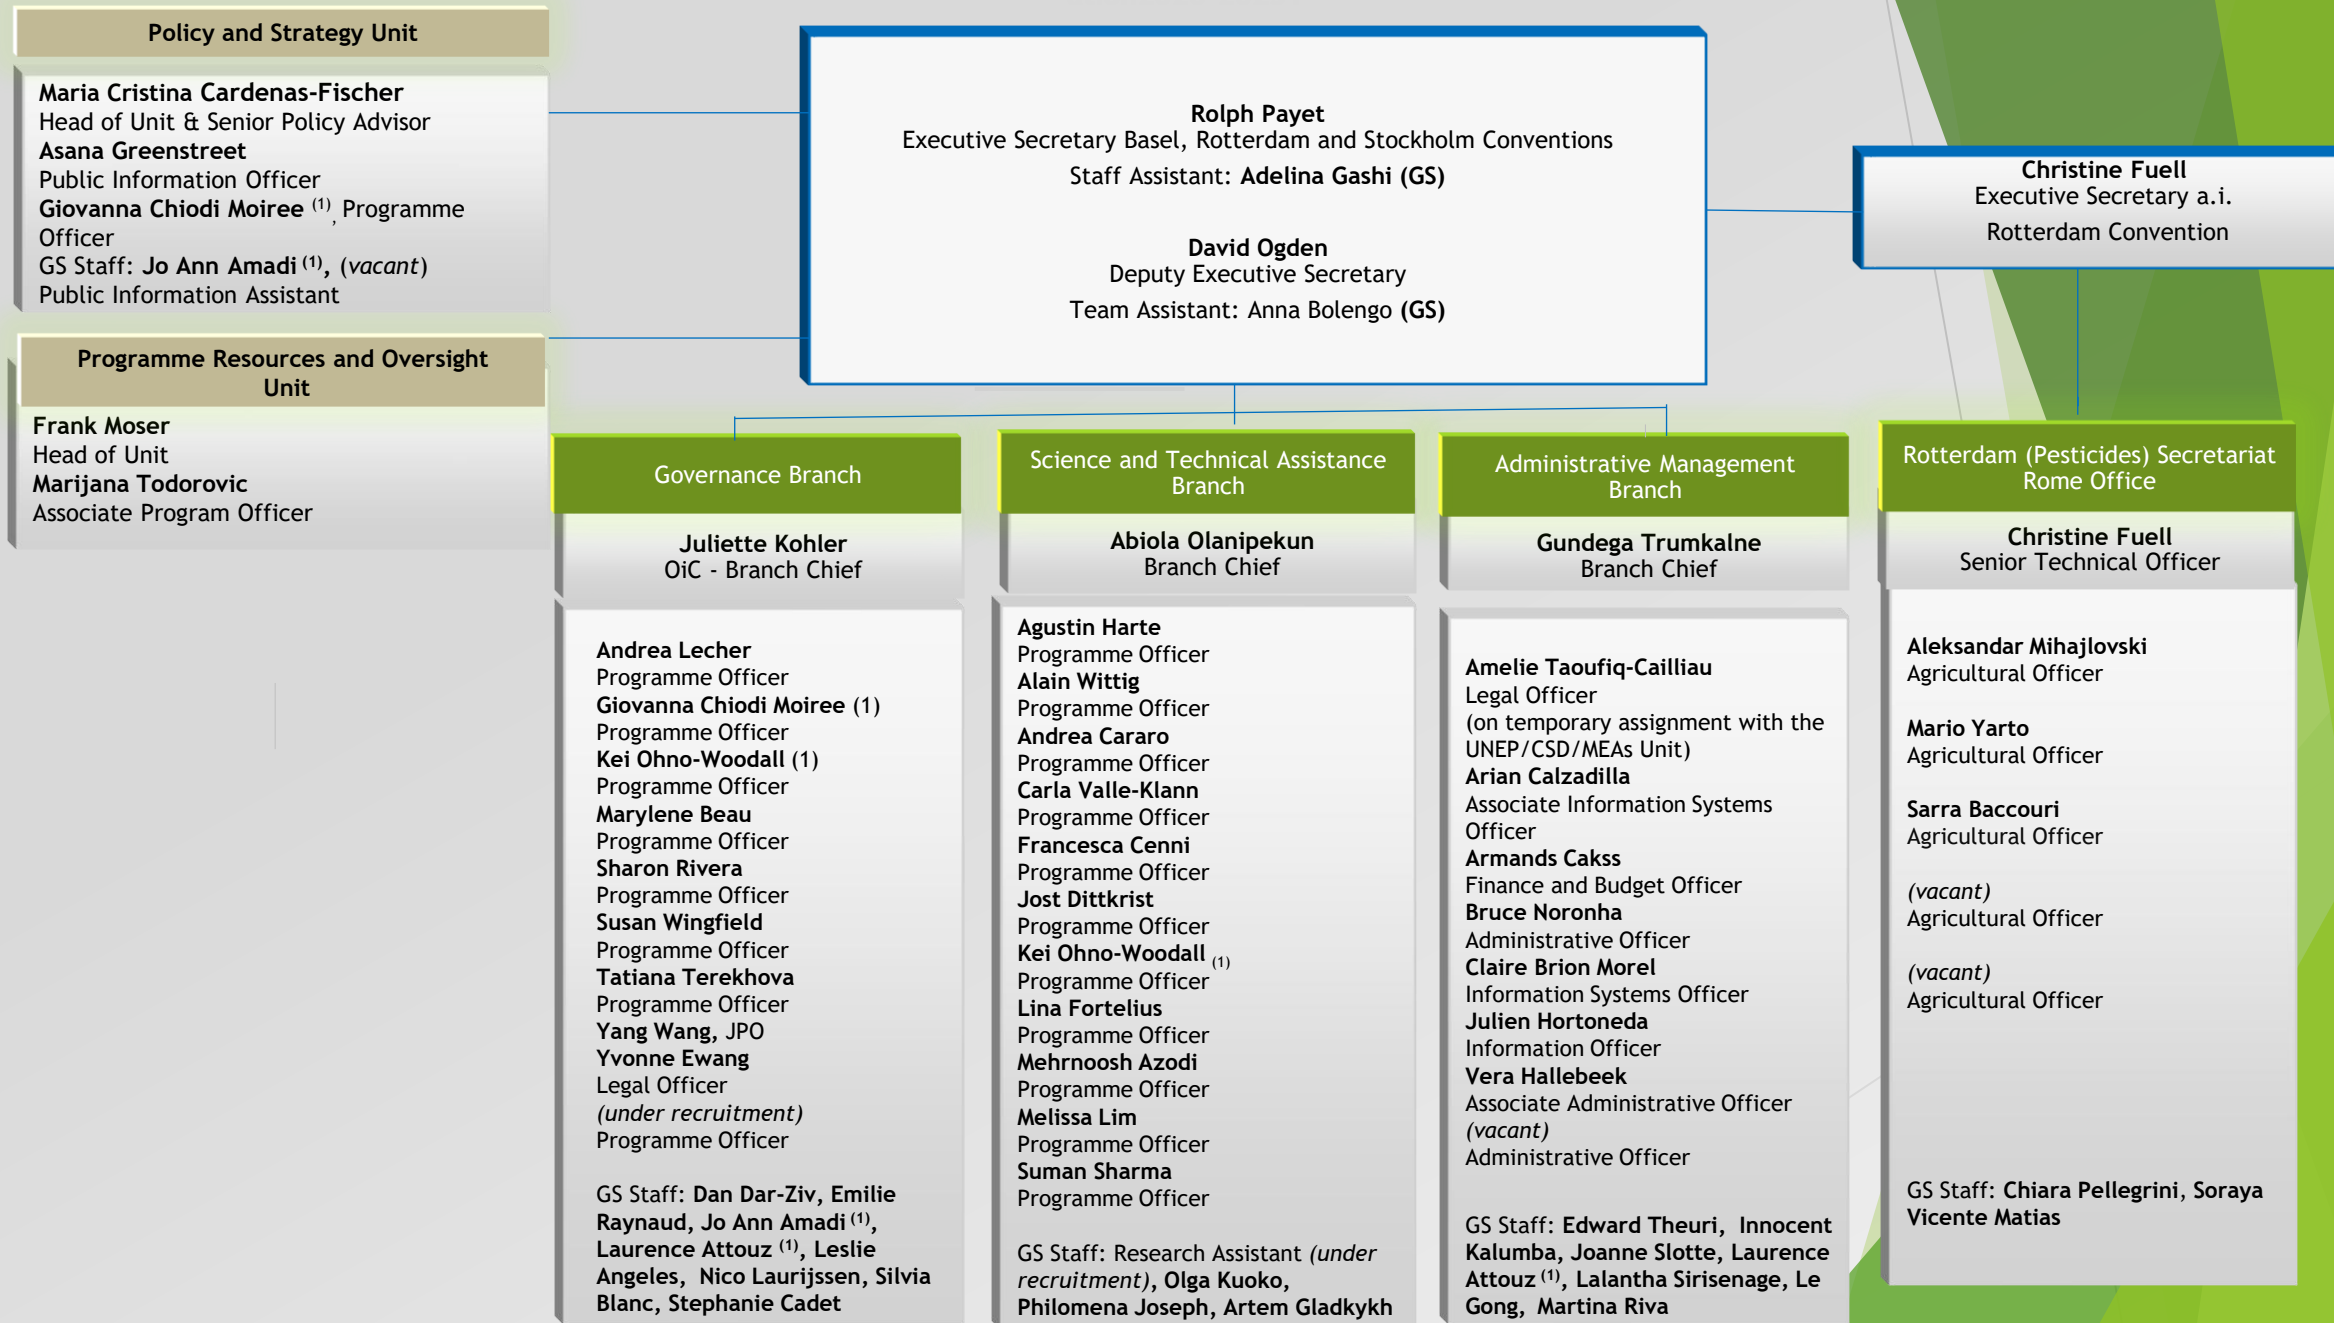

# Staffing Organigramme for Basel, Rotterdam and Stockholm Conventions Secretariat

(1) Functions shared between two Branches