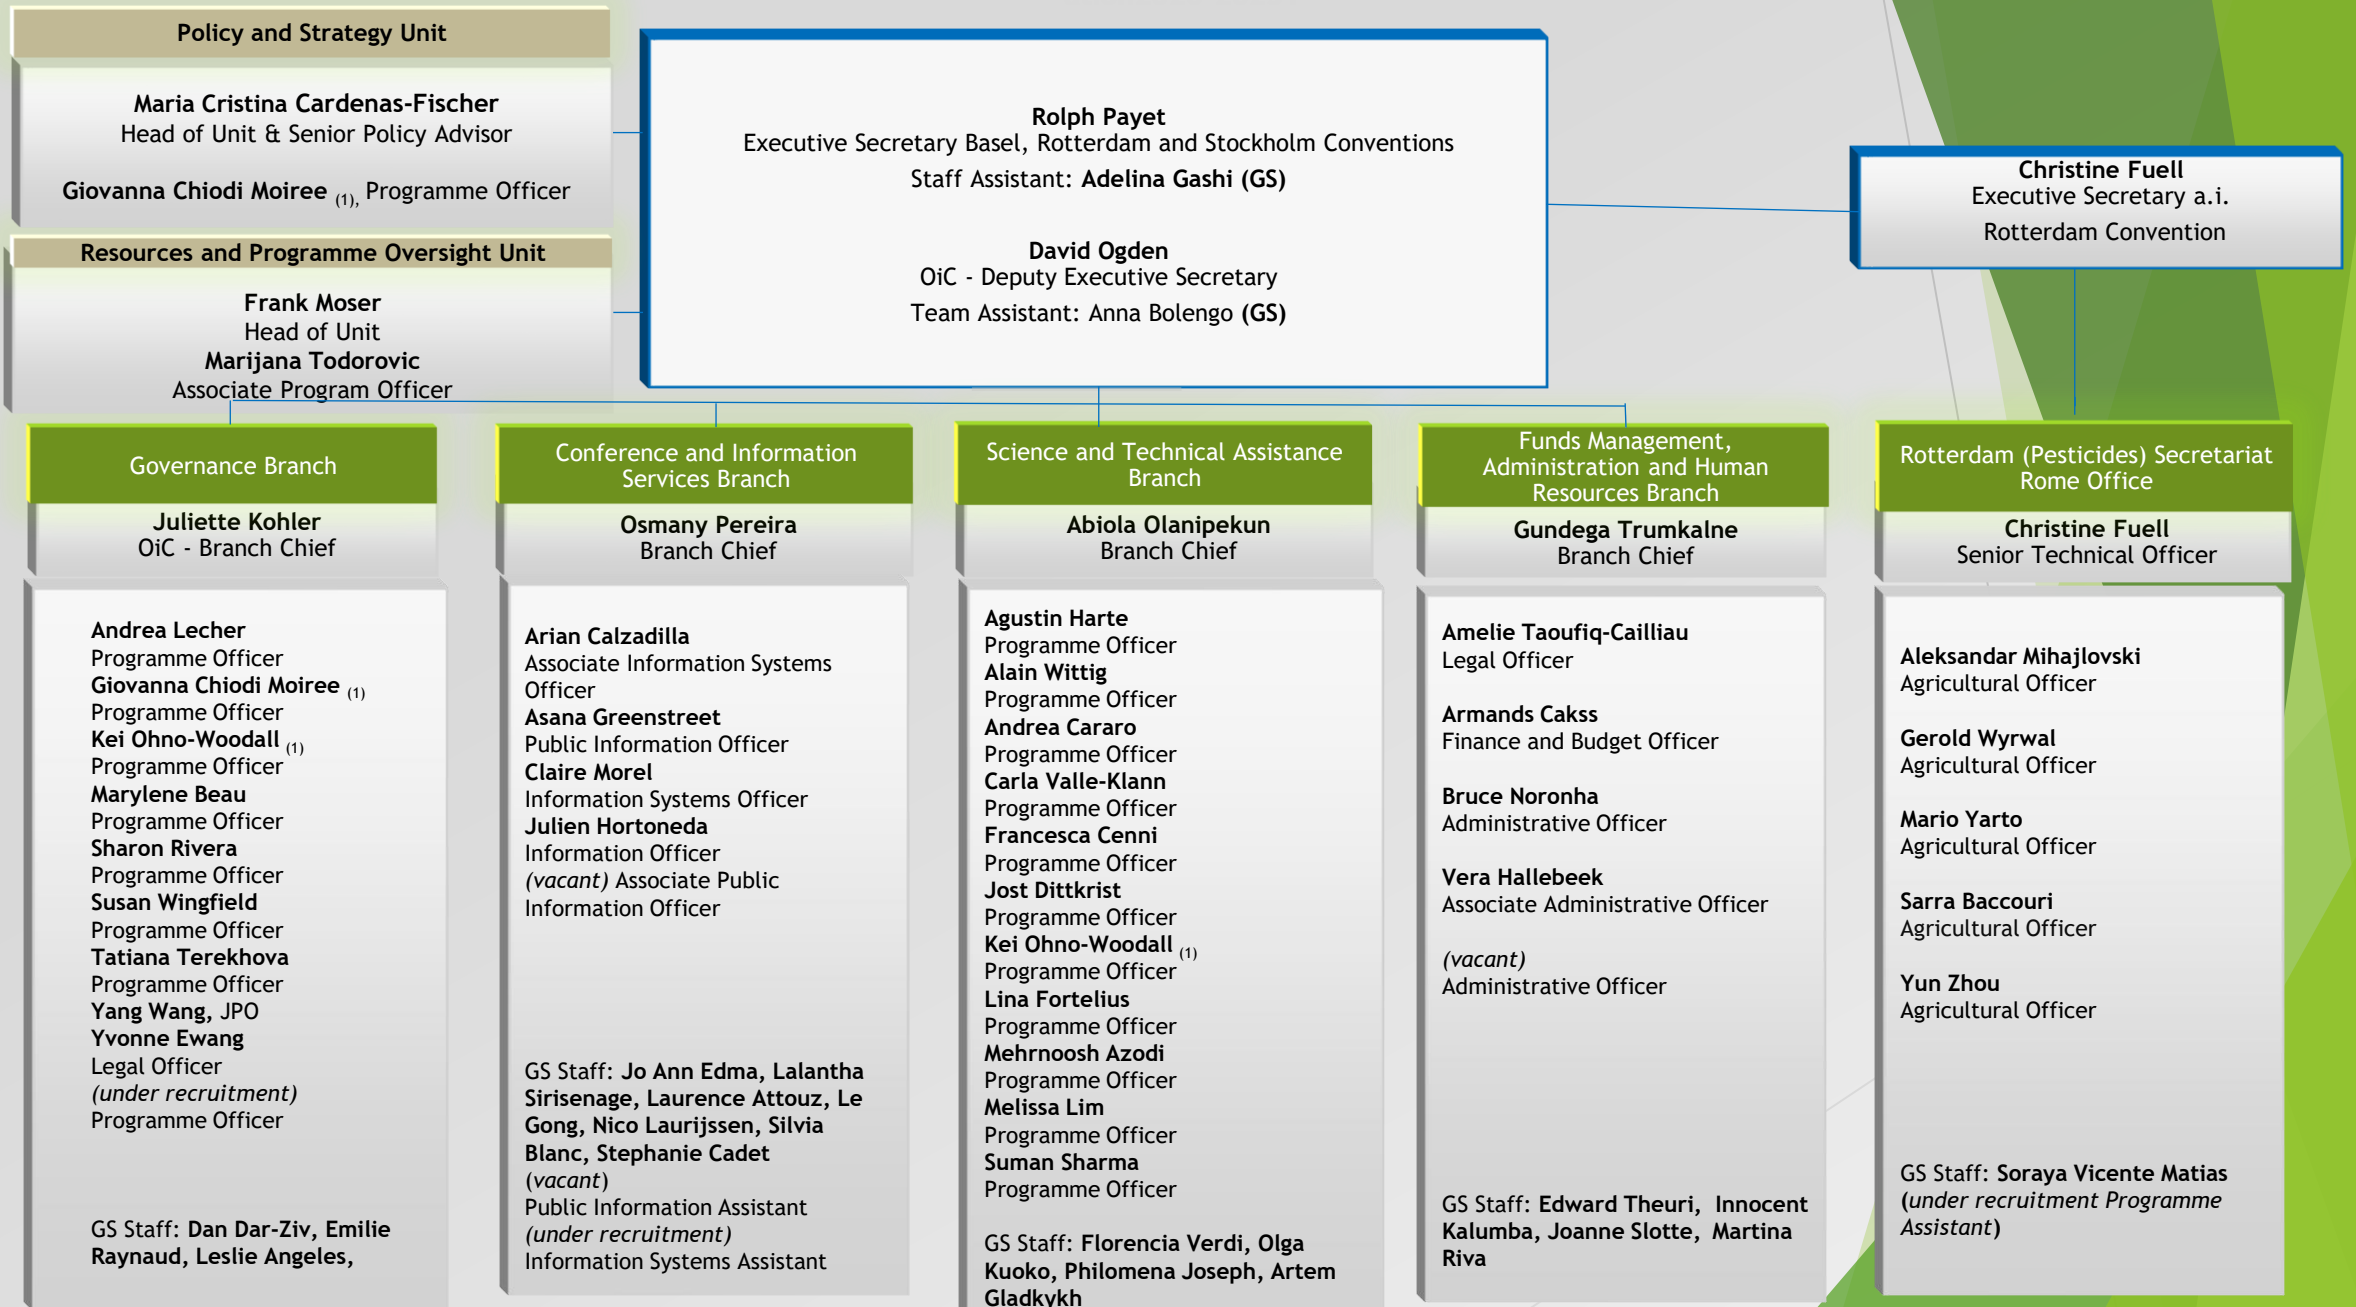

# Staffing Organigramme for Basel, Rotterdam and Stockholm Conventions Secretariat

(1) Functions shared between two Branches