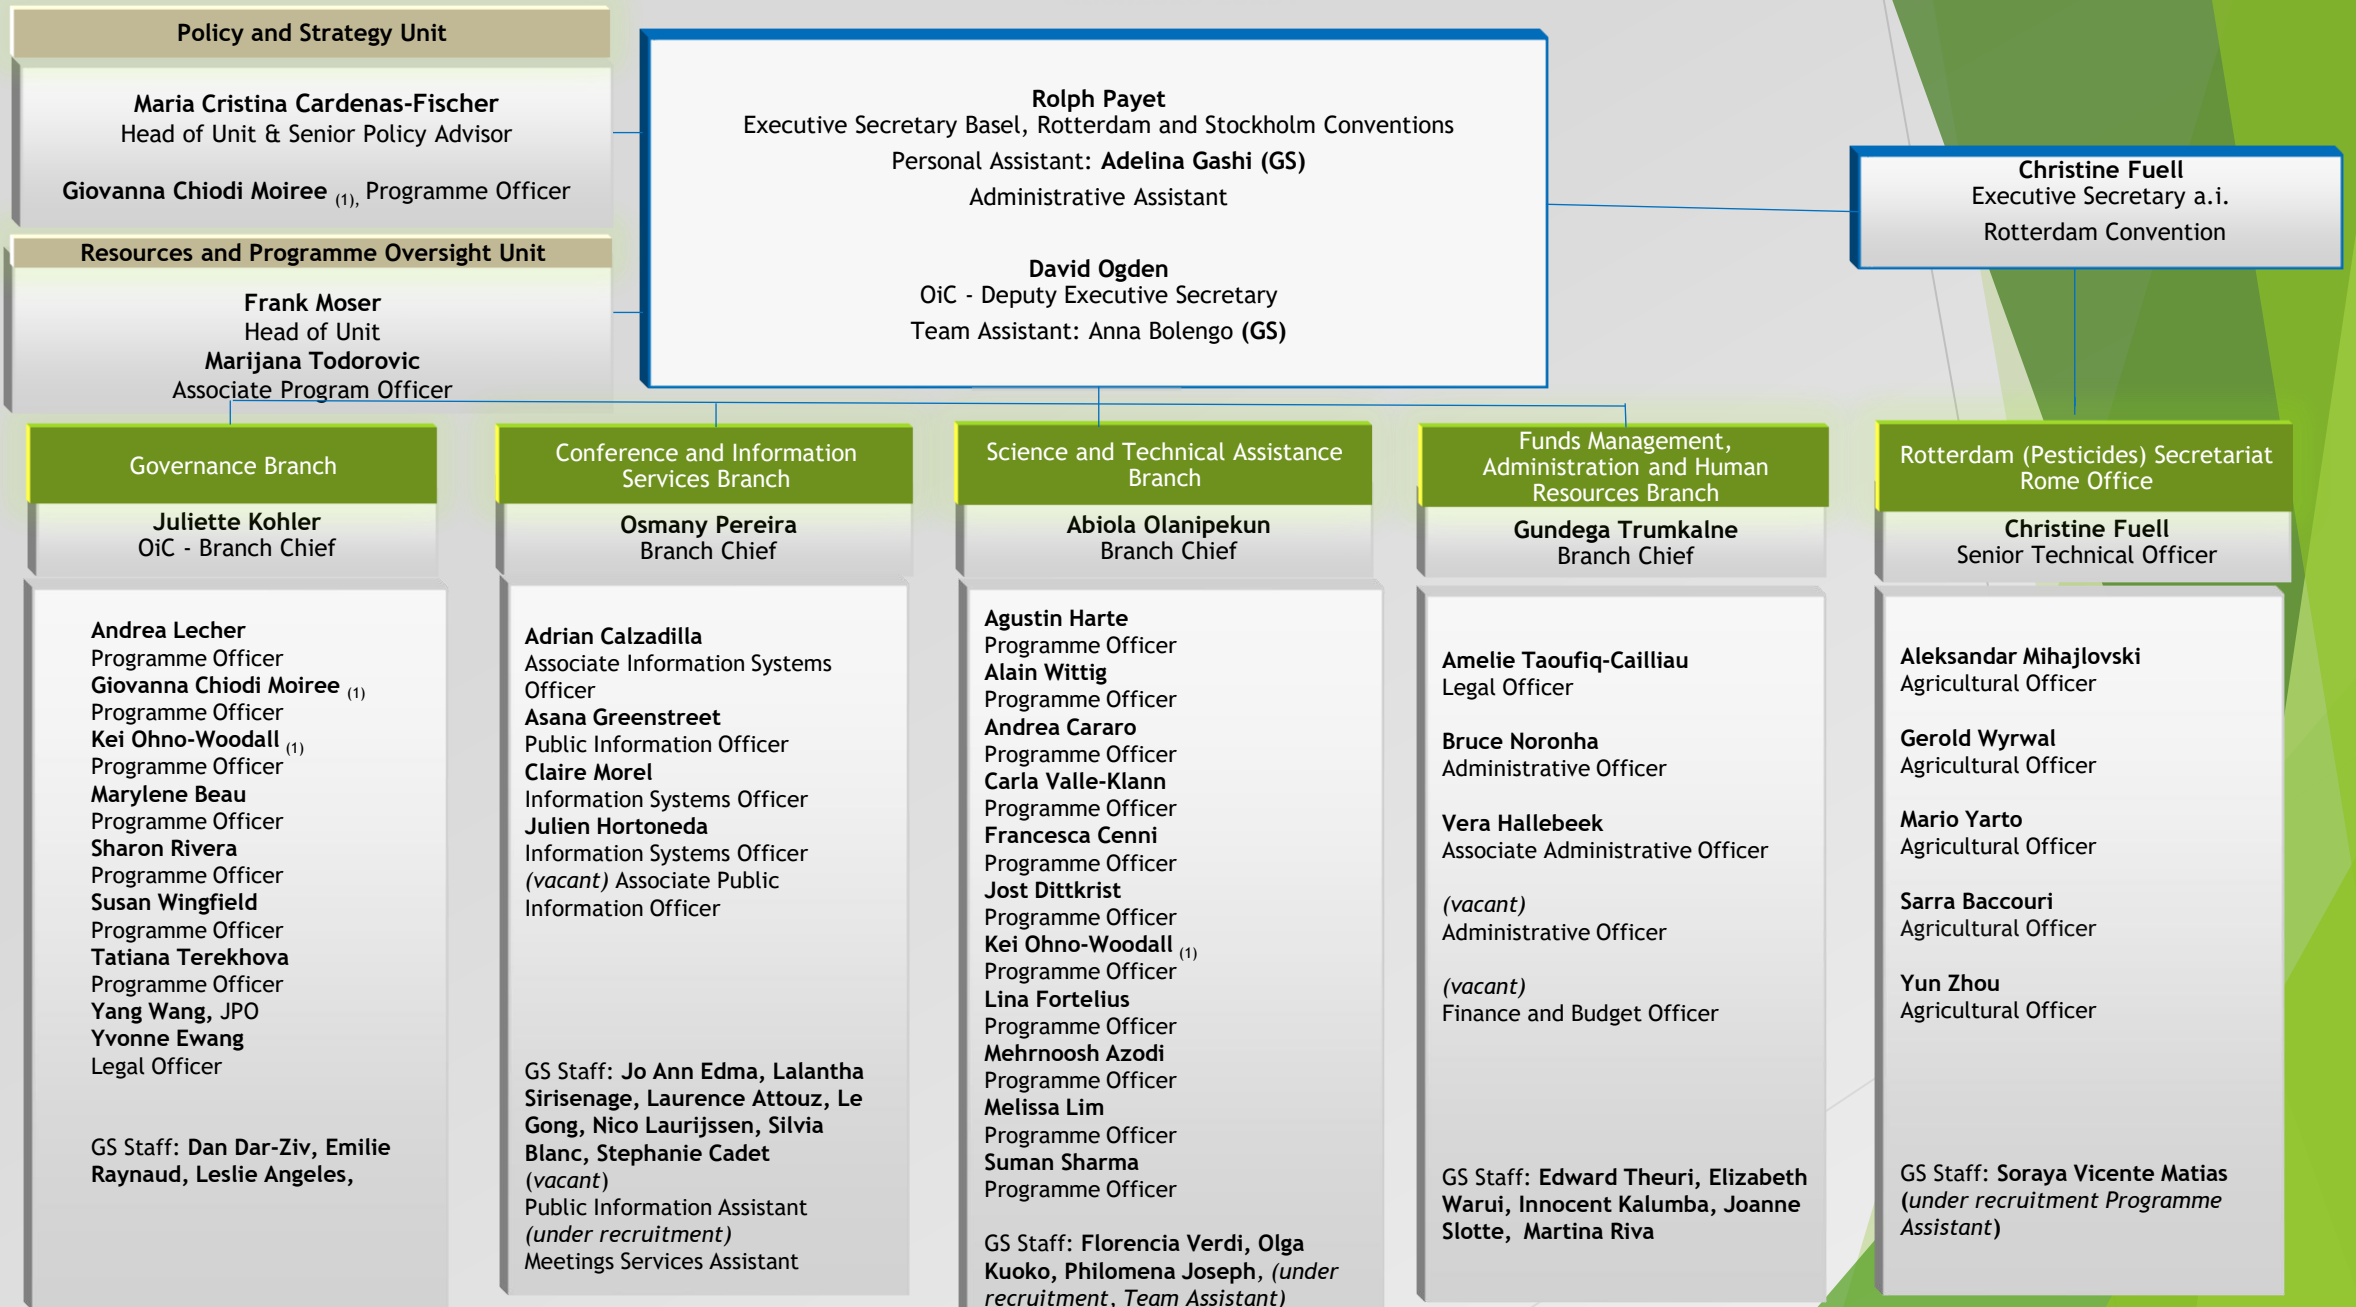

Staffing Organigramme for Basel, Rotterdam and Stockholm Conventions Secretariat

(1) Functions shared between two Branches